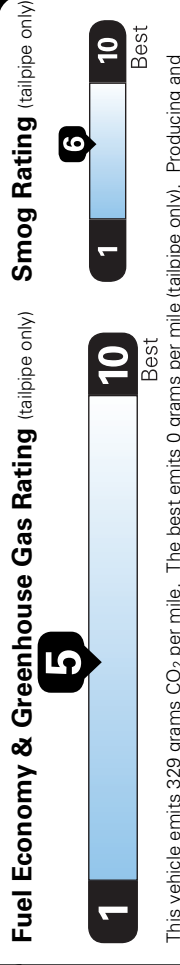

1. **Safety & Security**
2. Tire Pressure Monitoring System (TPMS) with tire fill notification
   - Forward Collision Mitigation (FCM) with pedestrian detection
   - Driver Attention Alert (DAA)
   - MI-PILOT Assist w/ Navi-link Adaptive Lane
   - Cruise Control (ACC) with Stop & Go Lane
   - Keep Assist (LKA) Lane
   - Departure Prevention (LDP) Traffic
   - Sign Recognition (TSR)
   - Blind Spot Warning (BSW) w/ Lane Change Assist (LCA)
   - Rear Cross Traffic Alert (RCTA)

1. **Safety & Security (cont'd)**
2. Rear Automatic Emergency Braking (Rear AEB)
   - Lane Departure Warning (LDW)
   - LATCH (Lower Anchors and Tethers for Children) for 2nd row
   - Rear seat alert
   - 11 airbags

Total Additional Equipment:	MSRP*:	$39,645.00
Subtotal:	MSRP*:	$1,760.00
Destination/Handling:	MSRP*:	$41,405.00
Total MSRP*:	MSRP*:	$1,795.00
	MSRP*:	$43,200.00

*MSRP (Manufacturer's Suggested Retail Price)

EPA DOT Fuel Economy and Environment

Fuel Economy
27 MPG
combined city/hwy
26 city
30 highway
3.7 gallons per 100 miles

You spend $750
more in fuel costs
over 5 years
compared to the average new vehicle.

Small SUVs range from 14 to 125 MPG. The best vehicle rates 146 MPGe.

Annual fuel COST
$1,850

This vehicle emits 329 grams CO₂ per mile. The best emits 0 grams per mile (tailpipe only). Producing and distributing fuel also create emissions; learn more at fueleconomy.gov.

Actual results will vary for many reasons, including driving conditions and how you drive and maintain your vehicle. The average new vehicle gets 29 MPG and costs $8500 to fuel over 5 years. Cost estimates are based on 15000 miles per year at $3.30 per gallon. MPGe is miles per gasoline gallon equivalent. Vehicle emissions are a significant cause of climate change and smog.

fueleconomy.gov
Calculate personalized estimates and compare vehicles

10-year LIMITED POWERTRAIN WARRANTY
100,000-mile
7 YEAR / 100,000 MILE ANTI-CORROSION/PERFORATION POWERTRAIN
5 YEAR / UNLIMITED MILE BUMPER-TO-BUMPER ROADSIDE ASSISTANCE
*See participating Retailer for Limited Warranty and Roadside Assistance terms and conditions.

Parts Content Information
For vehicles in this carline:
U.S./Canadian Parts Content: **0%**
Major Sources of Foreign Parts Content: **JAPAN 100%**
For this vehicle:
Final Assembly Point: **OKAZAKI, JAPAN**
Country of Origin: **JAPAN**
Engine: **JAPAN**
Transmission: **JAPAN**
Note: Parts content does not include final assembly, distribution, or other non-parts costs.

GOVERNMENT 5-STAR SAFETY RATINGS
To be Rated
Overall Vehicle Score
Based on the combined ratings of frontal, side and rollover. Should ONLY be compared to other vehicles of similar size and weight.
To be Rated
Frontal Driver
To be Rated
Crash Passenger
Based on the risk of injury in a frontal impact. Should ONLY be compared to other vehicles of similar size and weight.
To be Rated
Side Front seat
To be Rated
Crash Rear seat
Based on the risk of injury in a side impact.
To be Rated
Rollover
Based on the risk of rollover in a single-vehicle crash.

Star ratings range from 1 to 5 stars (★ ★ ★ ★ ★) with 5 being the highest.
Source: National Highway Traffic Safety Administration (NHTSA).
www.safercar.gov or 1-888-327-4236

Cumulative Accessory Weight is 49.3 lbs

Method of Transport: TRUCK
Plant/Port of Entry: BALTIMORE, MD
VIN : JA4J4VAB3T2033378
Route Code : TBR

Gasoline, license and title fees, applicable federal, state and local taxes and dealer and distributor installed options and accessories are not included in the manufacturer's suggested retail price. This label has been applied to this vehicle pursuant to federal law and cannot be moved or altered prior to delivery to the ultimate purchaser.